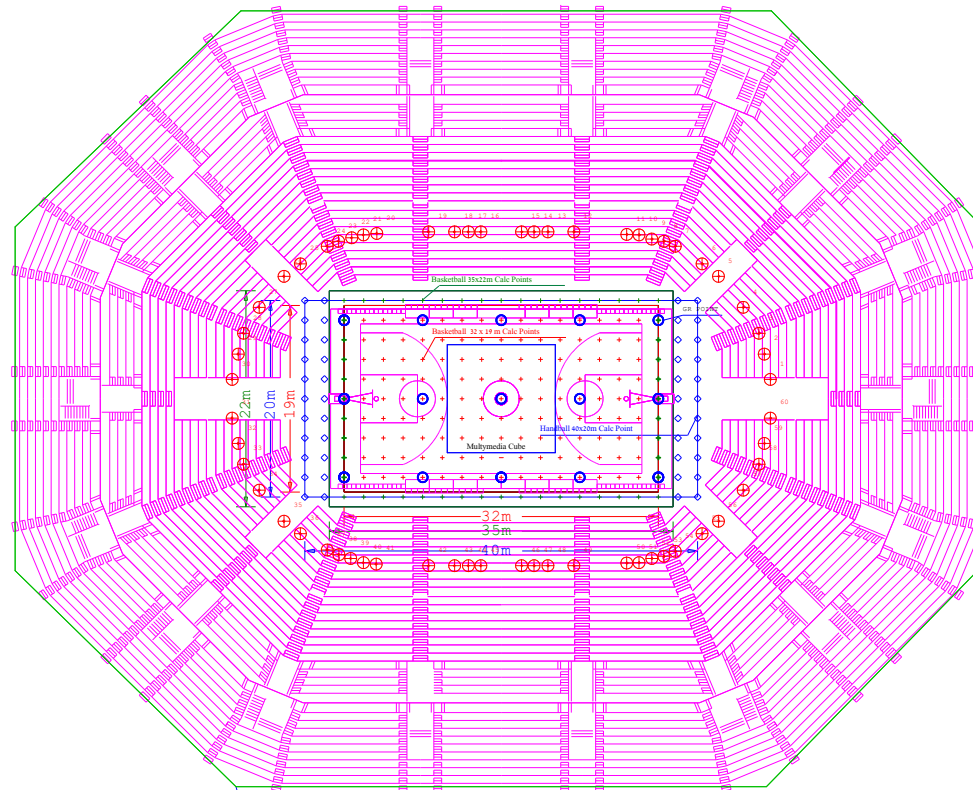

Luminaire Schedule				
Symbol	Qty	Label	LLF	Description
⊕	60	SAMPLE	0.900	SAMPLE

ROOM for calculation:
Rfloor=20%, Rwall=30%, Rceiling=30%
H=29m

Catwalk: LED Lighting fixtures

GoldinLight

AGI32 v. 19.10

Drawing : LI-02B-20

Date:11-Feb-20

Project:

**Arena Basketball Stadium
Jerusalem 2020 STAGE A**

Catwalk:

60 LED Lighting fixtures